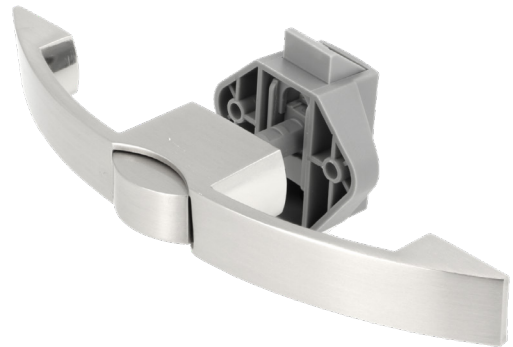

SLAM LOCK HANDLE "RV"

- high quality furniture fittings

Application:

For drawers, wardrobes & cabinets
in recreational vehicles (RV)

Accessories for one set:

- 1 grey ABS lock body
- 1 zamak knob & handle cc: 128 mm
- 1 grey ABS striker with spring tension

Specifications:

- Panel thickness 14 – 16 mm
- Slam lock function
- Locked by pushing the knob

Item No.:

- Chrome plated # 14.03.070
- Black anodized # 14.03.071
- SS-look # 14.03.072

Application:

For drawers, wardrobes & cabinets
in recreational vehicles (RV)

Accessories for one set:

- 1 grey ABS lock body
- 1 zamak push knob/front
- 1 grey ABS striker with spring tension
- 1 grey ABS panel reduction spacer - 3 mm

Specifications:

Panel thickness 12 – 16 mm
Push the knob to open can close