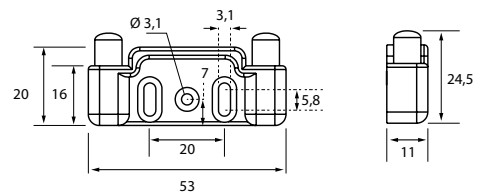

SLAM LOCK HANDLE "RV"

- high quality furniture fittings

Application:

For drawers, wardrobes & cabinets
in recreational vehicles (RV)

Accessories for one set:

- 1 grey ABS lock body
- 1 zamak knob & handle cc: 128 mm
- 1 grey ABS striker with spring tension

Specifications:

- Panel thickness 14 – 16 mm
- Slam lock function
- Locked by pushing the knob

Item No.:

- Chrome plated # 14.03.070
- Black anodized # 14.03.071
- SS-look # 14.03.072

Application:

For drawers, wardrobes & cabinets
in recreational vehicles (RV)

Accessories for one set:

- 1 grey ABS lock body
- 1 zamak push knob/front
- 1 grey ABS striker with spring tension
- 1 grey ABS panel reduction spacer - 3 mm

Specifications:

Panel thickness 12 – 16 mm
Push the knob to open can close