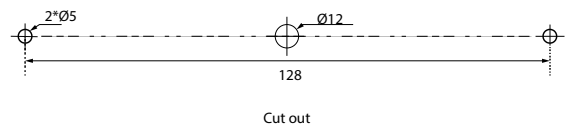

SLAM LOCK HANDLE "RV"

- high quality furniture fittings

Application:

For drawers, wardrobes & cabinets
in recreational vehicles (RV)

Accessories for one set:

- 1 grey ABS lock body
- 1 zamak knob & handle cc: 128 mm
- 1 grey ABS striker with spring tension

Specifications:

- Panel thickness 14 – 16 mm
- Slam lock function
- Locked by pushing the knob

Item No.:

- Chrome plated # 14.03.070
- Black anodized # 14.03.071
- SS-look # 14.03.072

Application:

For drawers, wardrobes & cabinets
in recreational vehicles (RV)

Accessories for one set:

- 1 grey ABS lock body
- 1 zamak push knob/front
- 1 grey ABS striker with spring tension
- 1 grey ABS panel reduction spacer - 3 mm

Specifications:

Panel thickness 12 – 16 mm
Push the knob to open can close