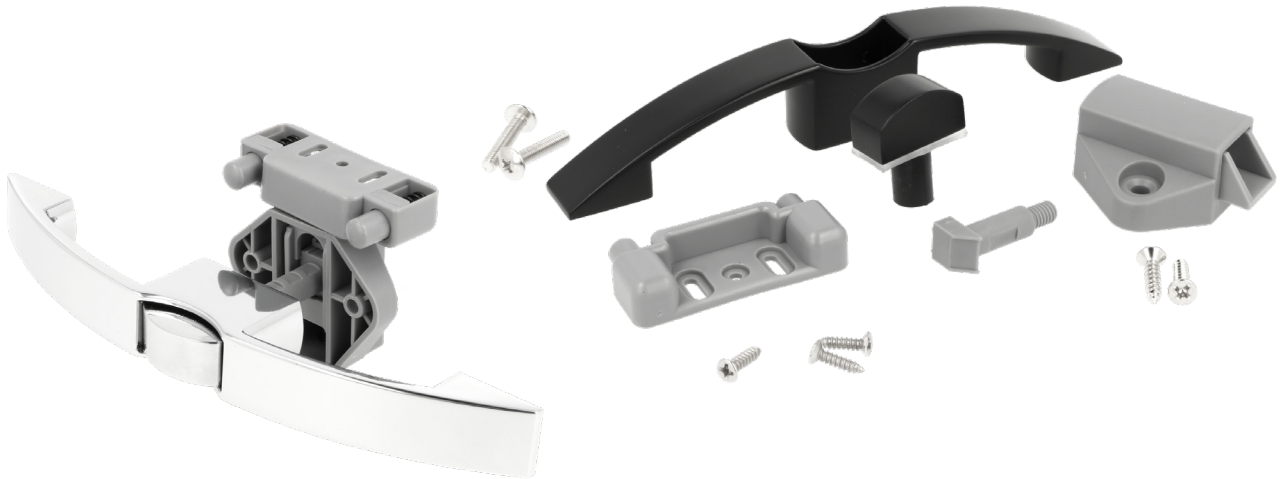

SLAM LOCK HANDLE "RV"

- high quality furniture fittings

Application:

For drawers, wardrobes & cabinets
in recreational vehicles (RV)

Accessories for one set:

- 1 grey ABS lock body
- 1 zamak knob & handle cc: 128 mm
- 1 grey ABS striker with spring tension

Specifications:

- Panel thickness 14 – 16 mm
- Slam lock function
- Locked by pushing the knob

Item No.:

- Chrome plated # 14.03.070
- Black anodized # 14.03.071
- SS-look # 14.03.072

Application:

For drawers, wardrobes & cabinets
in recreational vehicles (RV)

Accessories for one set:

- 1 grey ABS lock body
- 1 zamak push knob/front
- 1 grey ABS striker with spring tension
- 1 grey ABS panel reduction spacer - 3 mm

Specifications:

Panel thickness 12 – 16 mm
Push the knob to open can close