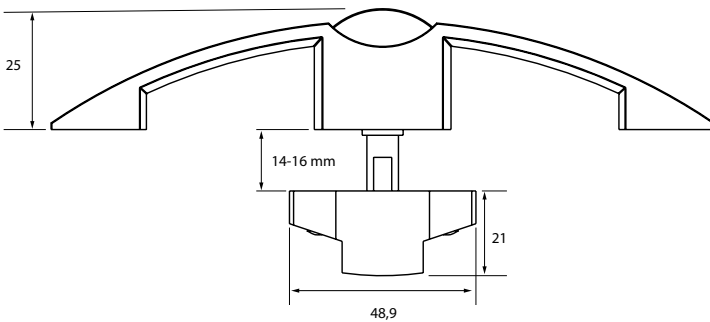

SLAM LOCK HANDLE "RV"

- high quality furniture fittings

Application:

For drawers, wardrobes & cabinets
in recreational vehicles (RV)

Accessories for one set:

- 1 grey ABS lock body
- 1 zamak knob & handle cc: 128 mm
- 1 grey ABS striker with spring tension

Specifications:

- Panel thickness 14 – 16 mm
- Slam lock function
- Locked by pushing the knob

Item No.:

- Chrome plated # 14.03.070
- Black anodized # 14.03.071
- SS-look # 14.03.072

Application:

For drawers, wardrobes & cabinets
in recreational vehicles (RV)

Accessories for one set:

- 1 grey ABS lock body
- 1 zamak push knob/front
- 1 grey ABS striker with spring tension
- 1 grey ABS panel reduction spacer - 3 mm

Specifications:

Panel thickness 12 – 16 mm
Push the knob to open can close