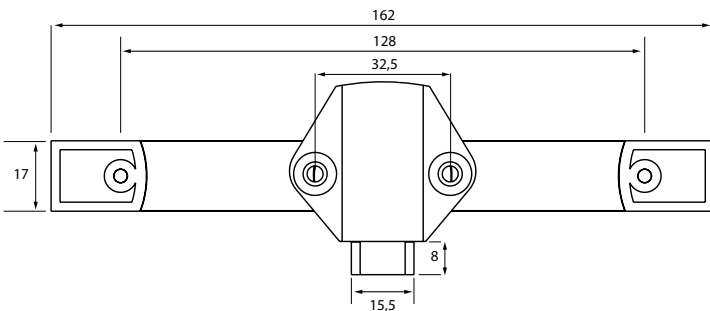

SLAM LOCK HANDLE "RV"

- high quality furniture fittings

Application:

For drawers, wardrobes & cabinets
in recreational vehicles (RV)

Accessories for one set:

- 1 grey ABS lock body
- 1 zamak knob & handle cc: 128 mm
- 1 grey ABS striker with spring tension

Specifications:

- Panel thickness 14 – 16 mm
- Slam lock function
- Locked by pushing the knob

Item No.:

- Chrome plated # 14.03.070
- Black anodized # 14.03.071
- SS-look # 14.03.072

Application:

For drawers, wardrobes & cabinets
in recreational vehicles (RV)

Accessories for one set:

- 1 grey ABS lock body
- 1 zamak push knob/front
- 1 grey ABS striker with spring tension
- 1 grey ABS panel reduction spacer - 3 mm

Specifications:

Panel thickness 12 – 16 mm
Push the knob to open can close