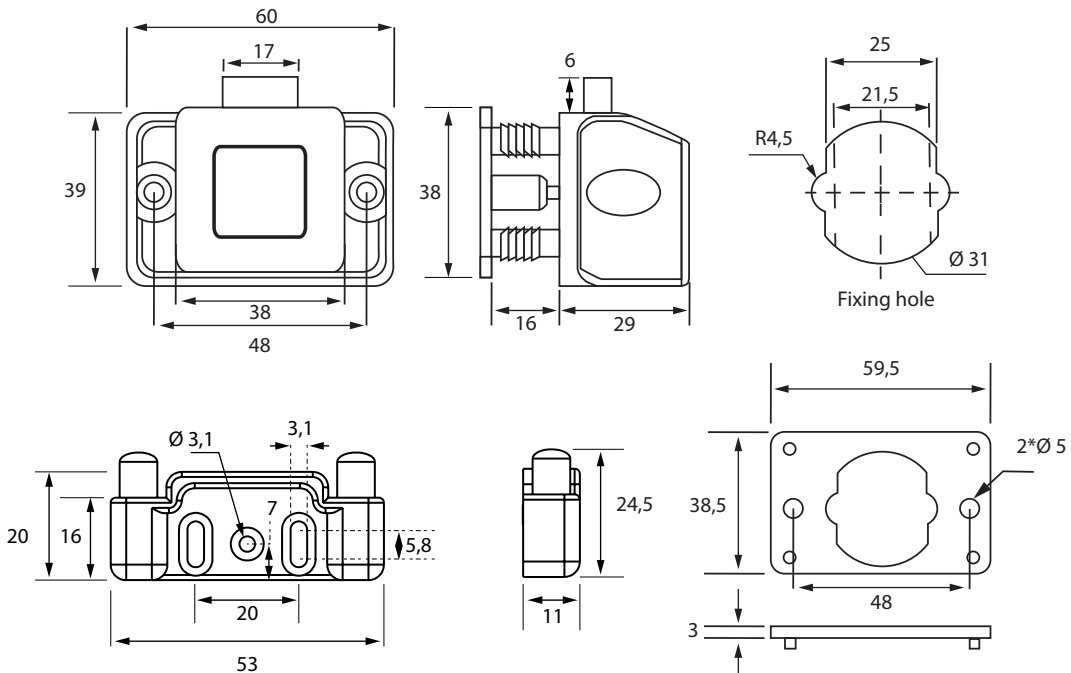

Application:

For drawers, wardrobes & cabinets
in recreational vehicles (RV)

Accessories for one set:

- 1 grey ABS lock body
- 1 zamak push knob/front
- 1 grey ABS striker with spring tension
- 1 grey ABS panel reduction spacer - 3 mm

Specifications:

Panel thickness 12 – 16 mm
Push the knob to open can close

Item No.:

- Chrome plated # 14.03.065
- Black anodized # 14.03.066
- SS-look # 14.03.067

SISO A/S

Mileparken 11 Phone: (+45) 45 830 900
DK - 2740 Skovlunde (Copenhagen) E-mail: siso@siso.dk
Denmark Web: www.siso.dk